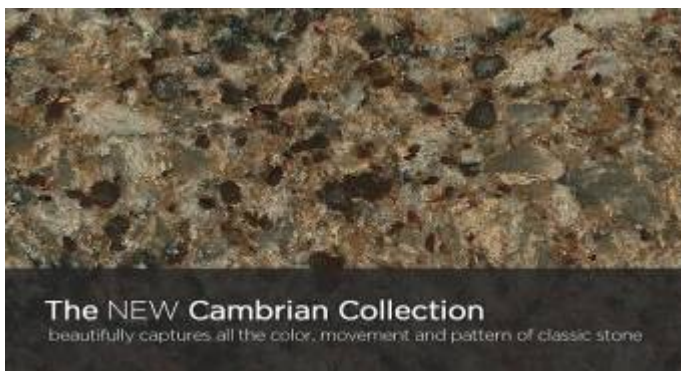

DECEMBER 2010 NEWSLETTER

KITCHEN CORNER

If you're tired of your old countertop and thinking about a new one, you couldn't possibly have picked a better time. **Cambria**, the leading manufacturer of quartz countertops is at it again. They have just added 21 additional new colors to their palette. Here's a sneak preview:

Visit www.cambriausa.com to see the rest of the collection.

MILLWORK CORNER

An architecturally accurate scale model of the Aphrodite was recently commissioned and completed by Centerbrook Architects and Planners of Centerbrook, CT.